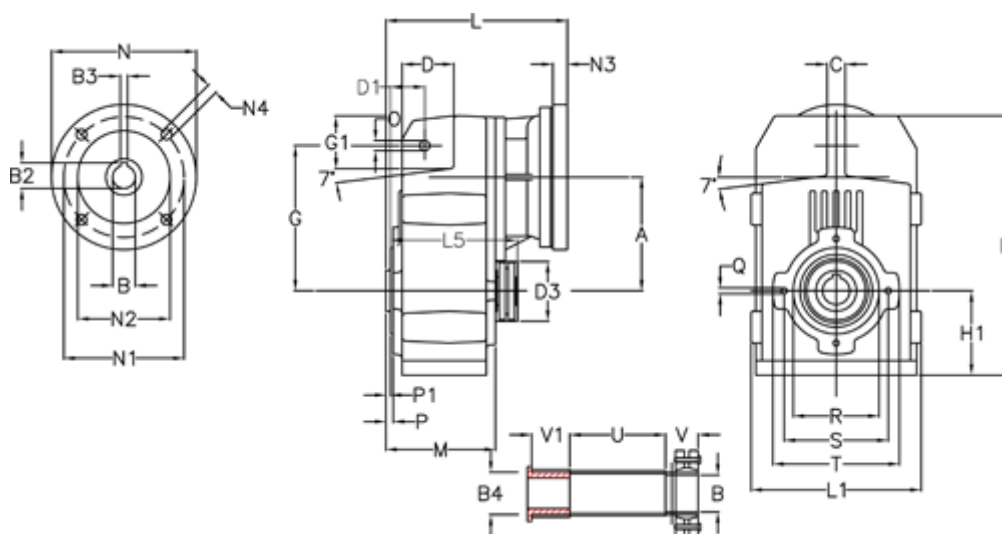

Article number: 29560526218925
 Description: Shaft mounted gear
 A512QF55-262,1-P71B5

Measures

A = 211.30	D1 = 65.0	I5 = 222.0	P1 = 4.5	V = 62
B = 55	d3 = 120	M = 163.0	Q = M12x19	V1 = 50
B1 = 14	G = 278	N = 160	R = 180	
B2 = 16.3	G1 = 105.5	N1 = 130	S = 215	
B3 = 5	H = 479.0	N2 = 110	T = 250	
B4 = 55	H1 = 144.0	N4 = M8x16	Tightening torque Nm adapter bushing = 6.0	
C = 20	L = 268.0	O = 22	Tightening torque Nm shrink disc = 12.0	
D = 93.5	L1 = 273	P = 8.5	U = 91.0	